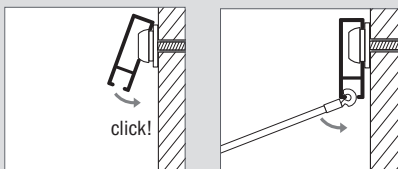

## product description **STAS cliprail**

The STAS cliprail system is a basic hanging system of flawless quality. The STAS cliprail is the most commonly used hanging rail and still a no-nonsense bestseller. The rail, which is available in white or a natural aluminium colour, is easy to fit and blends in well with every interior.

## application

If you want a robust, no-nonsense hanging system, the STAS cliprail system is your best choice. The STAS cliprail is a rail that is attached to the wall using a special mounting clip.

## features

material	aluminium rail
colour	white or natural aluminium
dimensions	8,2 x 25 mm
carrying loads	up to 20 kg per meter